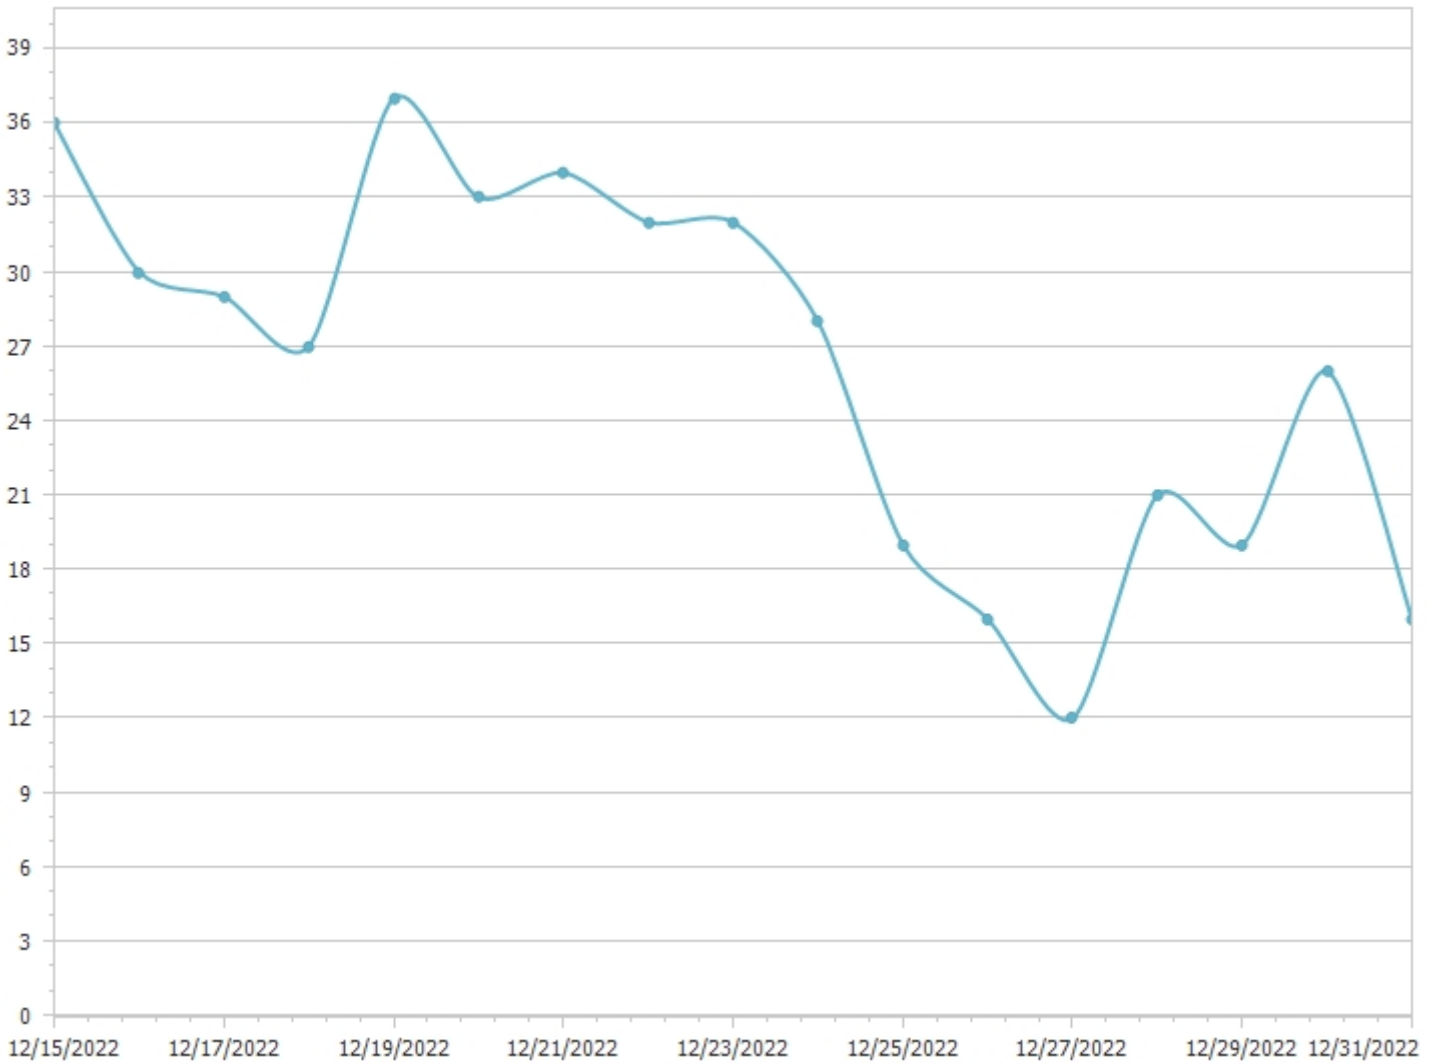

OWA Usage Growth from 12/15/2022 to 12/31/2022

Selection of Organizational Units, Time interval: Days

Daily average user count

Total (17 days) : 75 distinct users
Average : 26 distinct users/day