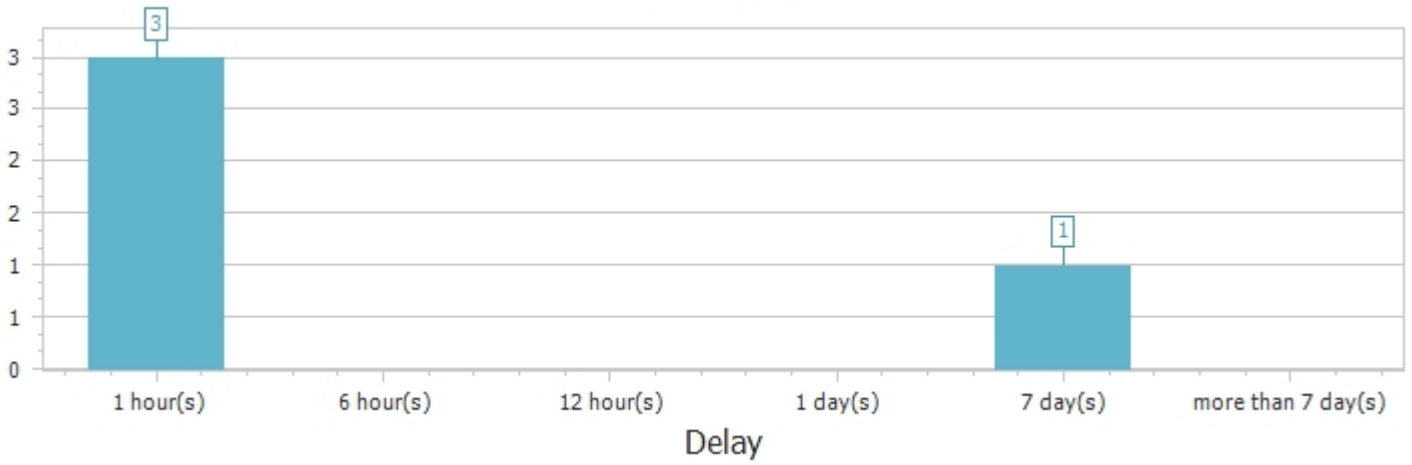

Message Breakdown by Response Time for the Sales Mailbox as of 2/7/2022

Selection of recipients: All item types

Forward

Reply to sender

Reply to all

Message Breakdown by Response Time for the Sales Mailbox as of 2/7/2022

Selection of recipients: All item types

Mailboxes selected:	1
Mailboxes matching criteria:	1
Mailboxes not matching criteria:	0
Inaccessible or deleted mailboxes:	0