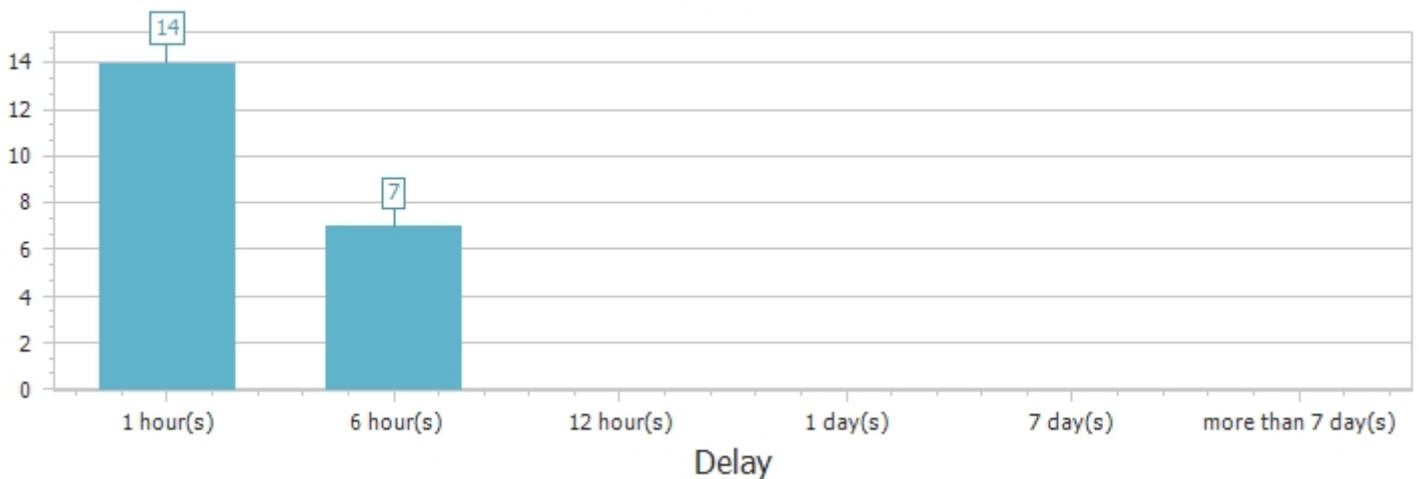

Message Breakdown by Response Time for the Sales Mailbox as of 2/7/2022

Selection of recipients: All item types

Forward

Reply to sender

Reply to all

Message Breakdown by Response Time for the Sales Mailbox as of 2/7/2022

Selection of recipients: All item types

Mailboxes selected:	1
Mailboxes matching criteria:	1
Mailboxes not matching criteria:	0
Inaccessible or deleted mailboxes:	0