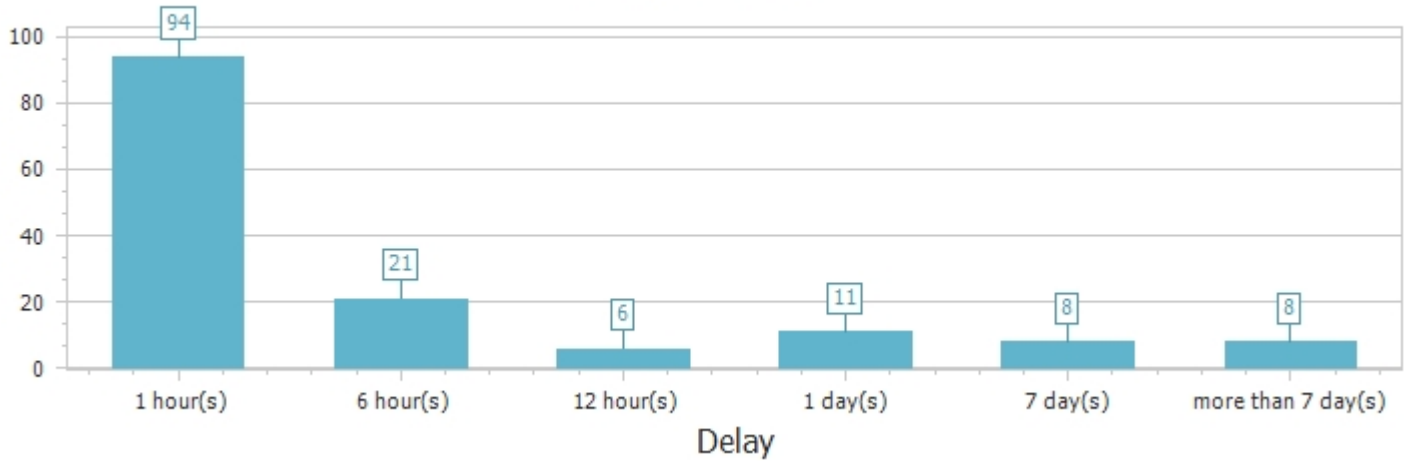

Message Breakdown by Response Time for the Sales Mailbox as of 2/7/2022

Selection of recipients: All item types

Forward

Reply to sender

Reply to all

Message Breakdown by Response Time for the Sales Mailbox as of 2/7/2022

Selection of recipients: All item types

Mailboxes selected:	1
Mailboxes matching criteria:	1
Mailboxes not matching criteria:	0
Inaccessible or deleted mailboxes:	0