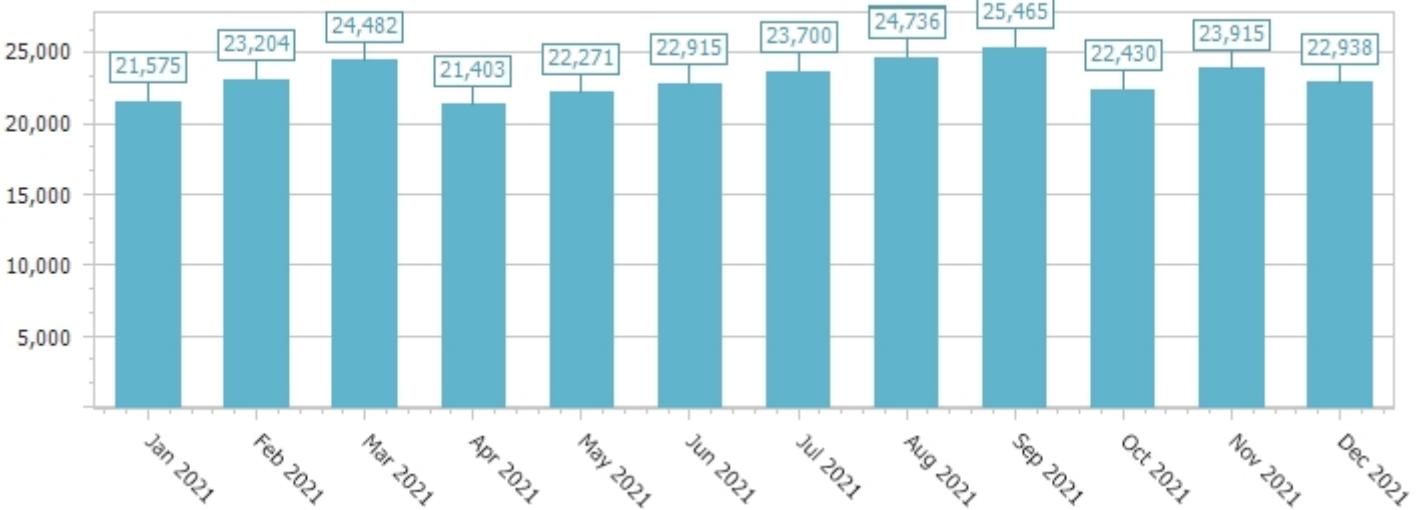

Mailbox Size Growth from 1/1/2021 to 12/31/2021

Entire organization: Mailbox and archive, Time interval: Months, Mailbox average size

Average size (MB)

Average item count

Mailbox count