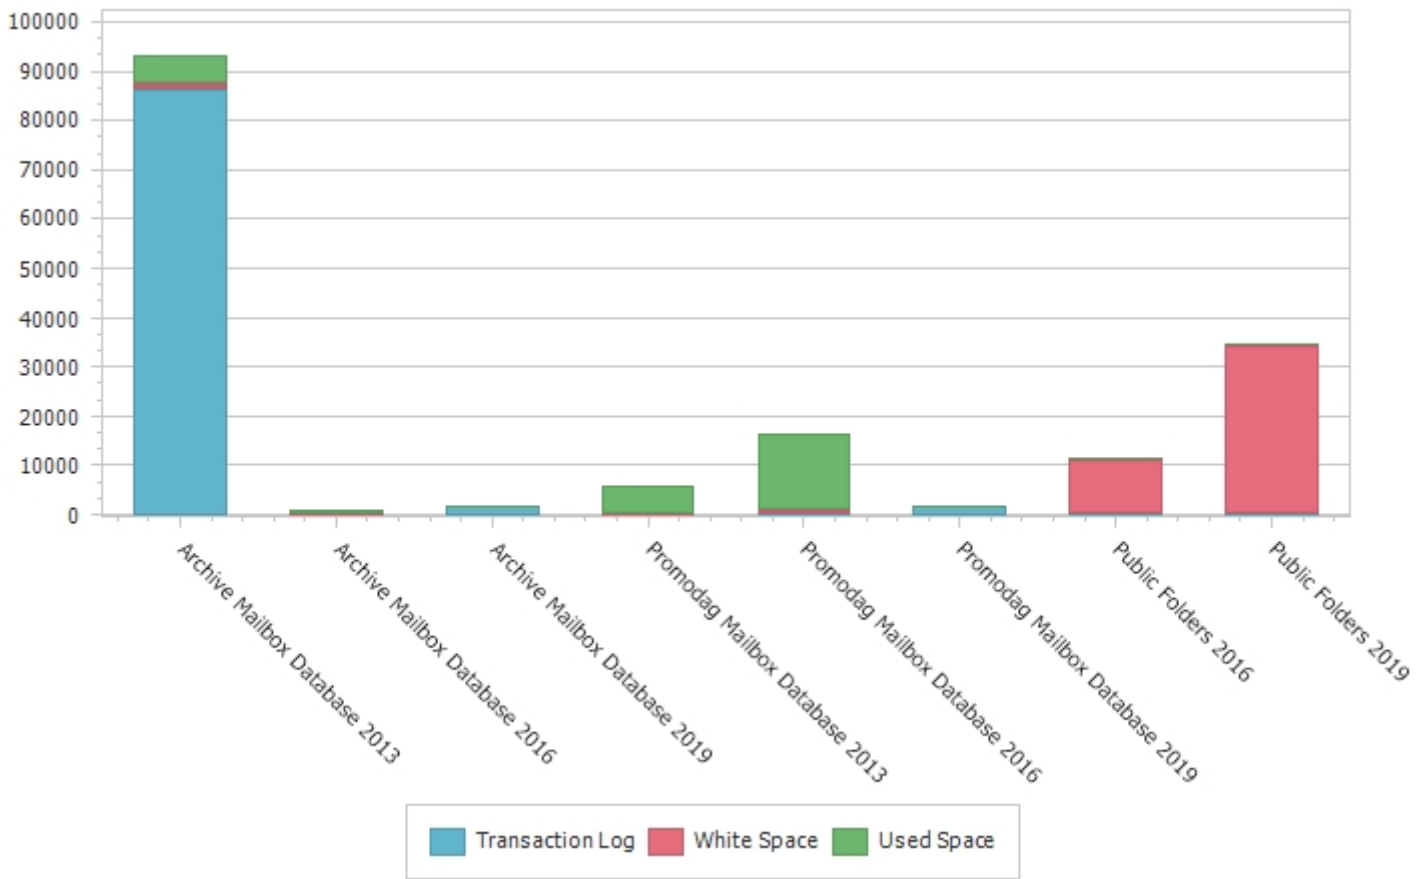

# Database Size Information as of 1/11/2022

Entire organization, sort by Database size, descending

Mailboxes	Database (MB)			Transaction Log (MB)	Total (MB)
	Used Space	White Space	% EDB File Size		
Public Folders 2019	139	34,165	100	34,304	34,679
Promodag Mailbox Database 2016	23	15,299	4	15,920	16,358
Public Folders 2016	2	10,697	94	11,392	11,797
Archive Mailbox Database 2013	5,637	955	14	6,592	93,160
Promodag Mailbox Database 2013	5,729	95	2	5,824	5,933
Archive Mailbox Database 2016	1	143	15	960	1,280
Promodag Mailbox Database 2019	8	110	34	320	2,049
Archive Mailbox Database 2019	124	64	34	188	1,918