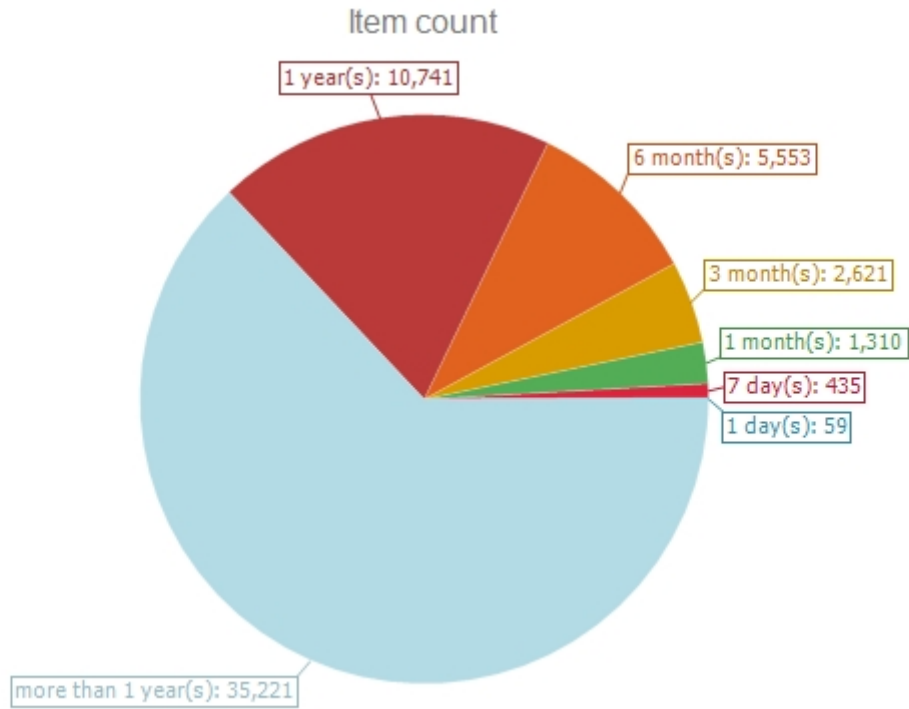

Item breakdown by age on 2/16/2022

Selection of recipients: All item types

Item breakdown by age on 2/16/2022

Selection of recipients: All item types

Mailboxes selected:	2
Mailboxes matching criteria:	2
Mailboxes not matching criteria:	0
Inaccessible or deleted mailboxes:	0