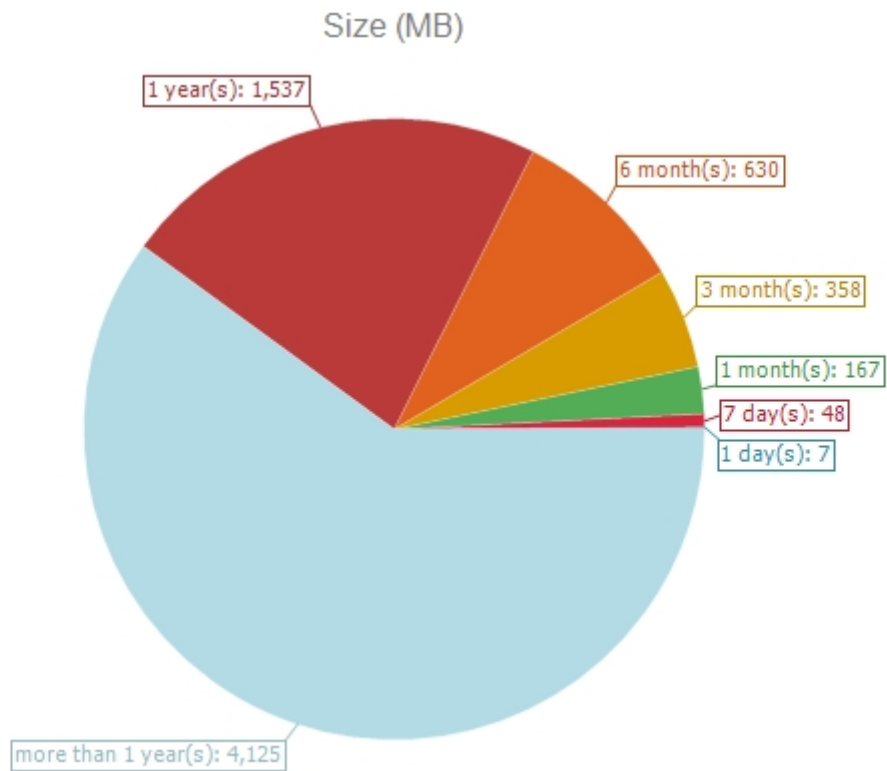

Item breakdown by age on 2/16/2022

Selection of recipients: All item types

Item breakdown by age on 2/16/2022

Selection of recipients: All item types

Mailboxes selected:	2
Mailboxes matching criteria:	2
Mailboxes not matching criteria:	0
Inaccessible or deleted mailboxes:	0