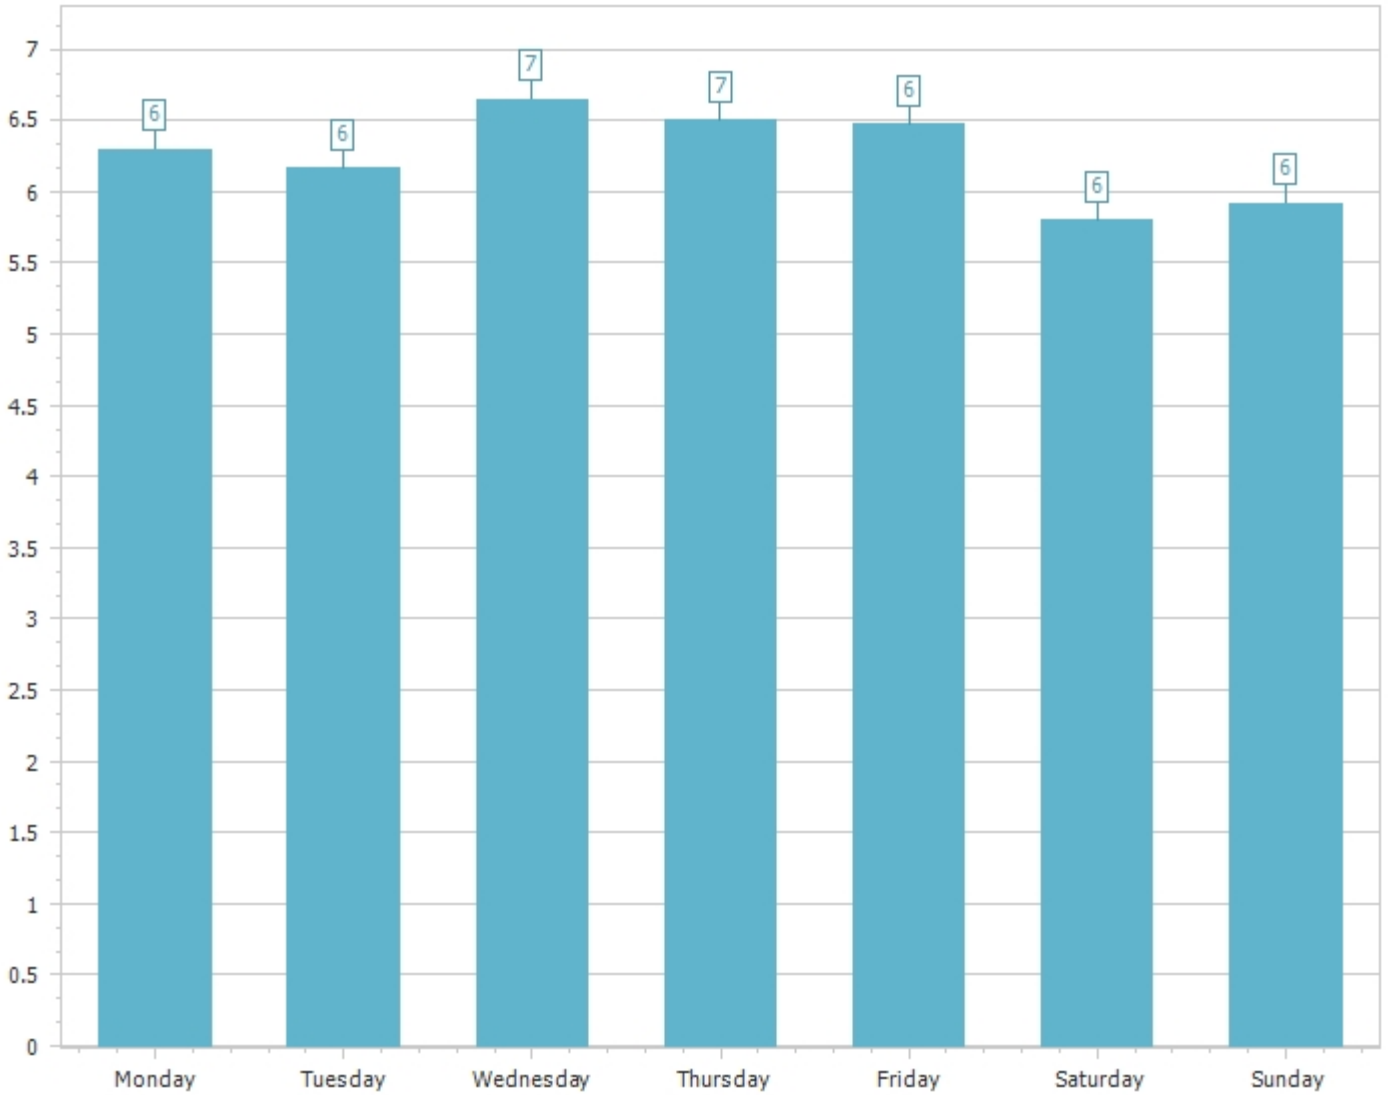

# ActiveSync User Breakdown by Day of the Week from 01/01/2022 to 03/31/2022

All days of the week

Daily average user count

Total (365 days) : 23 distinct users  
Average : 6 distinct users/day