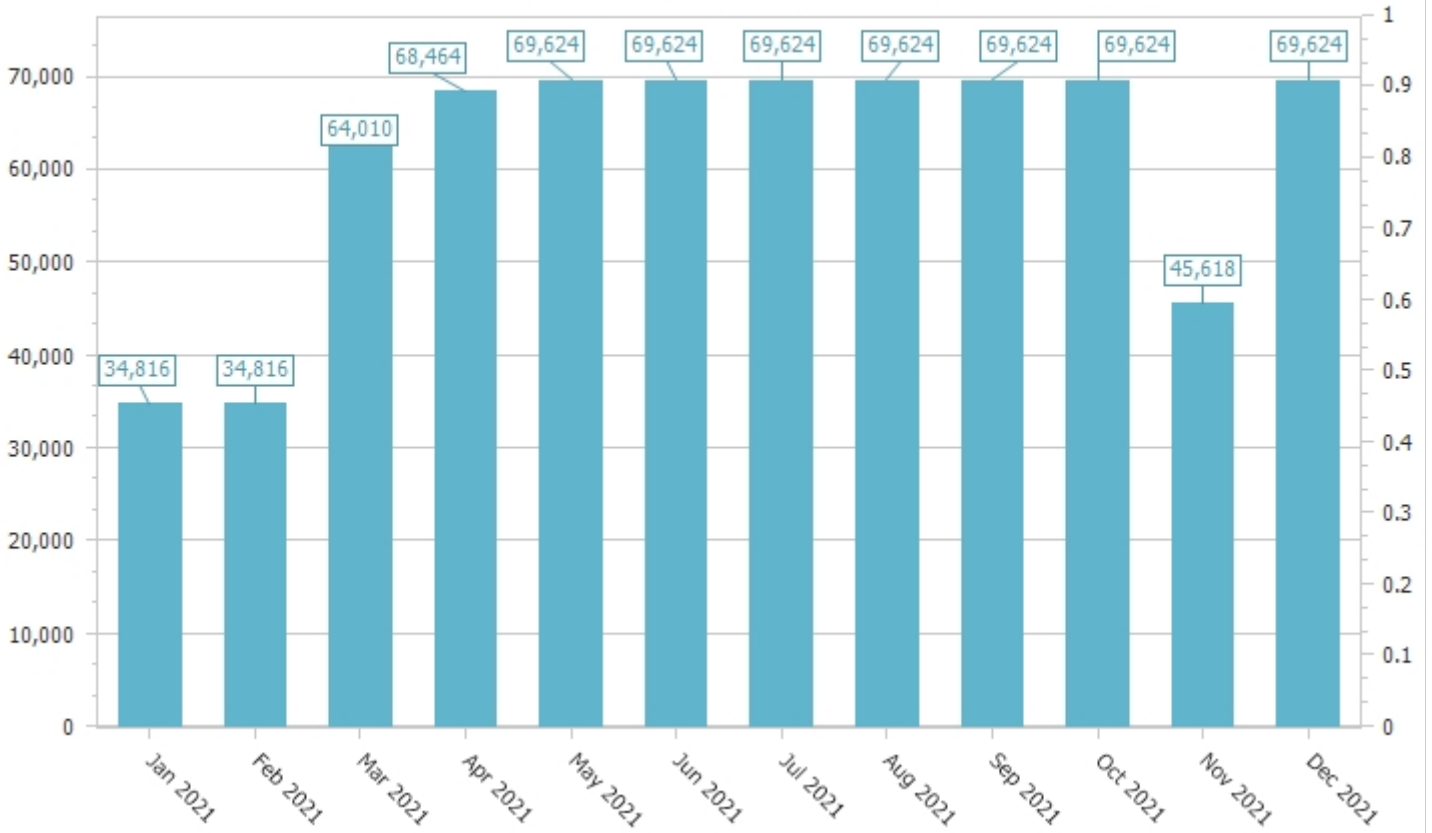

# Database Size Growth by DAG from 1/1/2021 to 12/31/2021

Selection of DAG, Time interval: Months, Database cumulative size

Dag2016

Database cumulative size (MB)

Transaction log cumulative size (MB)

# Database Size Growth by DAG from 1/1/2021 to 12/31/2021

Selection of DAG, Time interval: Months, Database cumulative size

Dag2019

Database cumulative size (MB)

Transaction log cumulative size (MB)