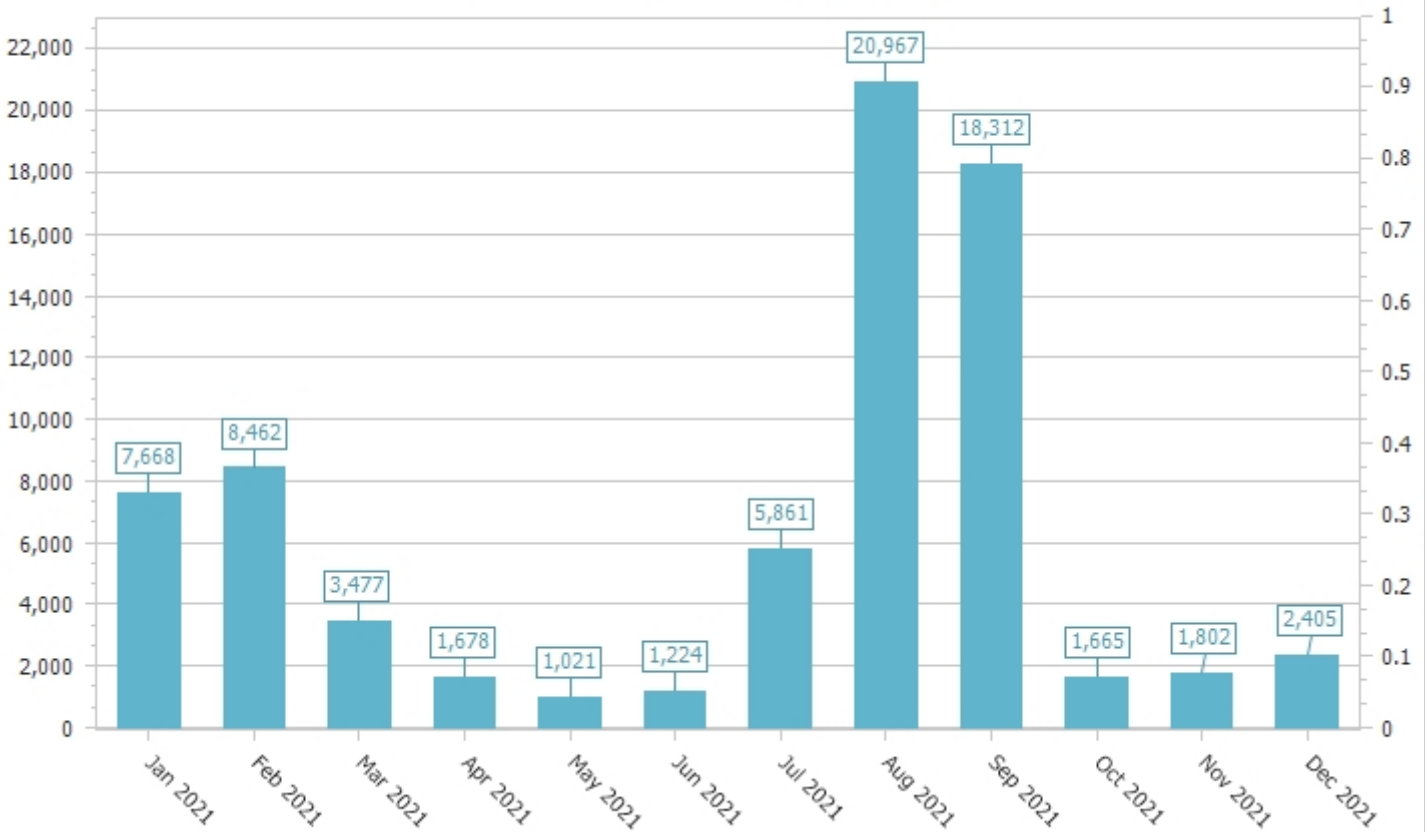

# Database Size Growth by DAG from 1/1/2021 to 12/31/2021

Selection of DAG, Time interval: Months, Database cumulative size

Dag2016

Database cumulative size (MB)

Transaction log cumulative size (MB)

# Database Size Growth by DAG from 1/1/2021 to 12/31/2021

Selection of DAG, Time interval: Months, Database cumulative size

Dag2019

Database cumulative size (MB)

Transaction log cumulative size (MB)