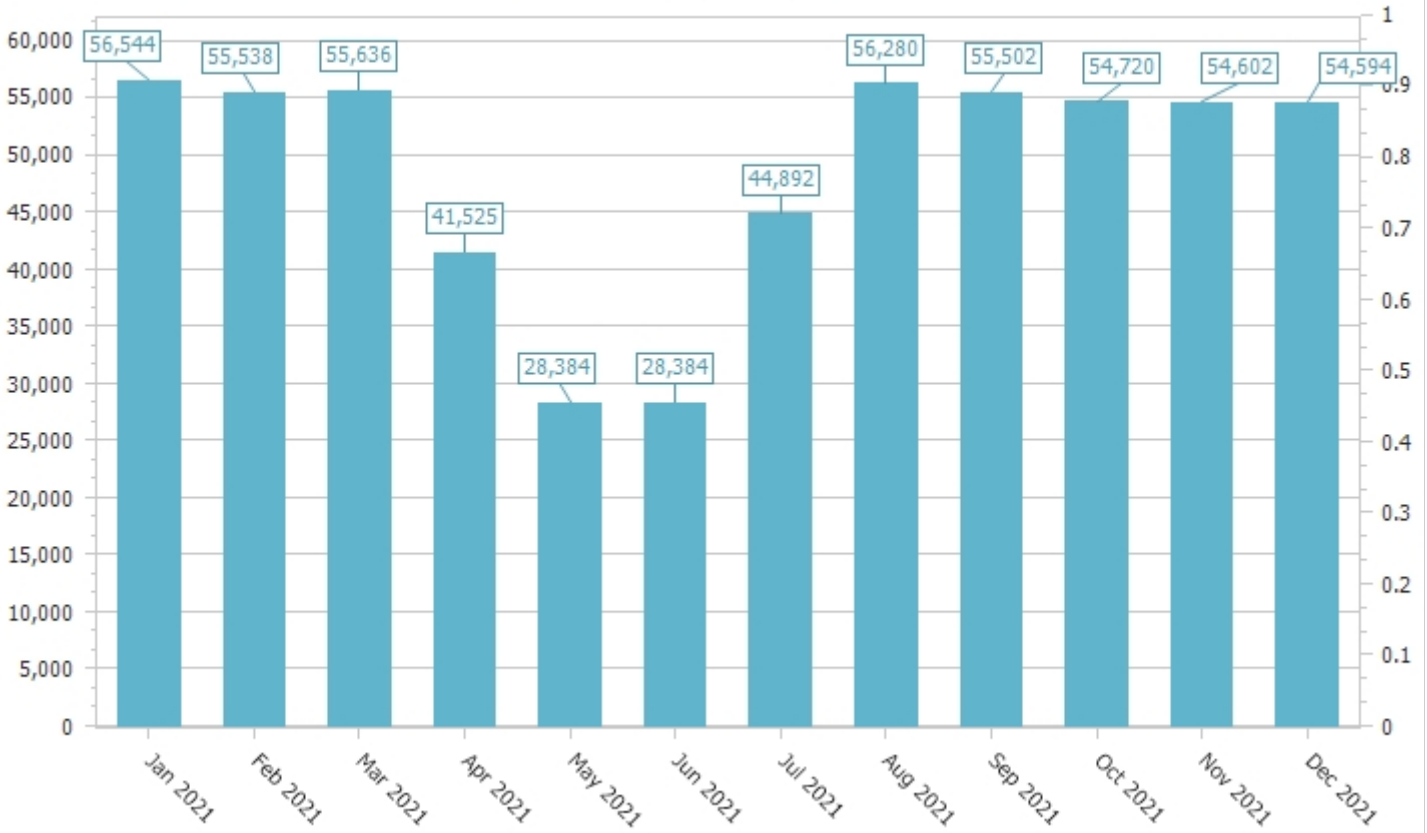

# Database Size Growth by DAG from 1/1/2021 to 12/31/2021

Selection of DAG, Time interval: Months, Database cumulative size

Dag2016

Database cumulative size (MB)

Transaction log cumulative size (MB)

# Database Size Growth by DAG from 1/1/2021 to 12/31/2021

Selection of DAG, Time interval: Months, Database cumulative size

Dag2019

Database cumulative size (MB)

Transaction log cumulative size (MB)