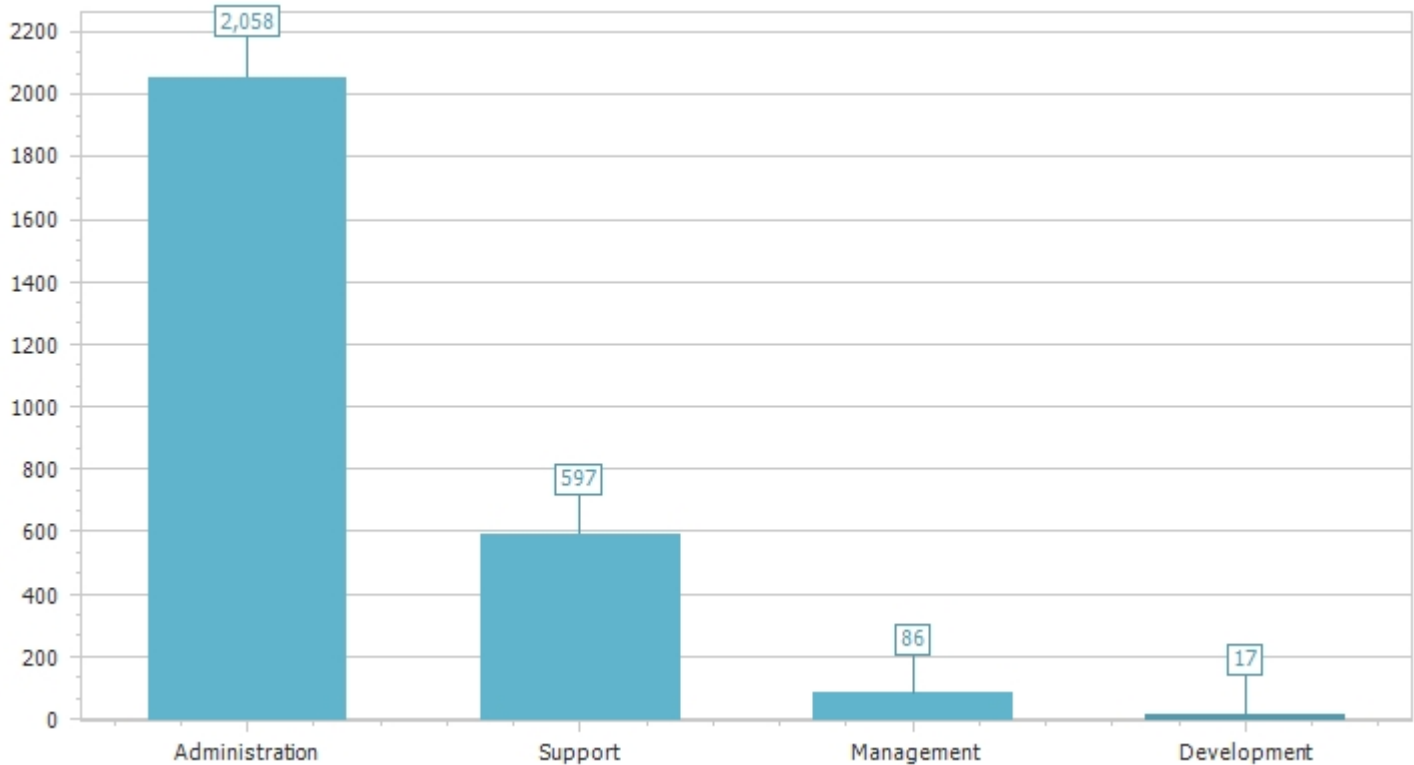

Top Departments by number of messages sent internally from 12/1/2021 to 12/31/2021

Selection of Department, Top 10 (Graph) Biggest, Message count, Sent, sort by message count, sent, descending, n recipient counted once

	Sent		Received	
	Message count	Size (MB)	Message count	Size (MB)
Administration	2,058	37	0	0
Support	597	62	553	30
Management	86	8	5,106	134
Development	17	0	269	19
Grand Total	2,758	107	5,928	183