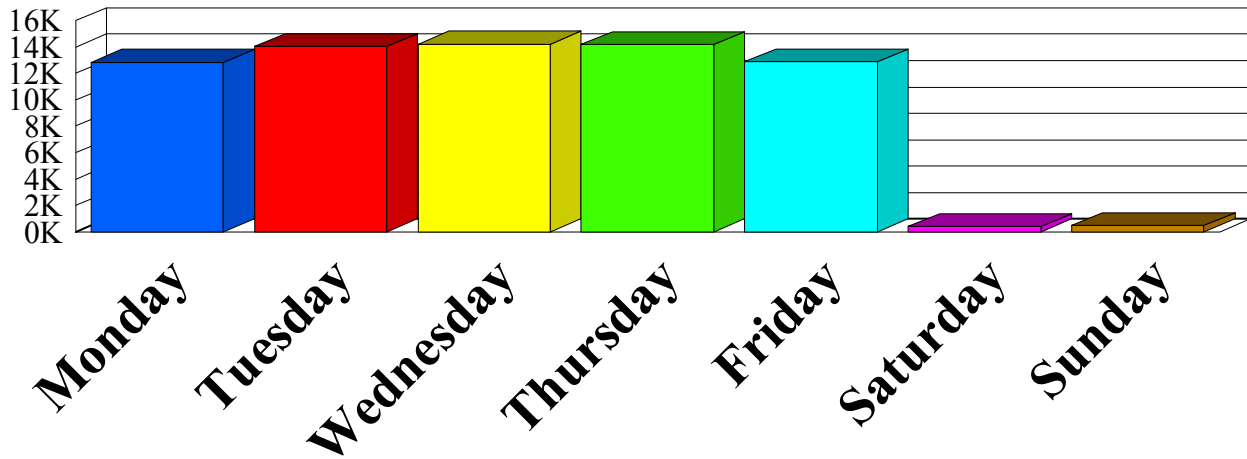

Message Breakdown by Day of the Week from 9/1/2009 to 9/30/2009

Entire organization - All days of the week

Multiple sending counted 1

PROMODAG

Number of messages per day (average)

Total (30.00 Days) :	304,654 messages	12,039 MB
Average (30.00 Days) :	10,155 messages	401 MB
Average (Days/Week) :	9,871 messages	392 MB

Sent

Size in MB per day (average)

Message Breakdown by Day of the Week from 9/1/2009 to 9/30/2009

Entire organization - All days of the week

Multiple sending counted 1

PROMODAG

Number of messages per day (average)

Total (30.00 Days) :	945,112 messages	45,085 MB
Average (30.00 Days) :	31,504 messages	1,503 MB
Average (Days/Week) :	30,671 messages	1,469 MB

Received

Size in MB per day (average)