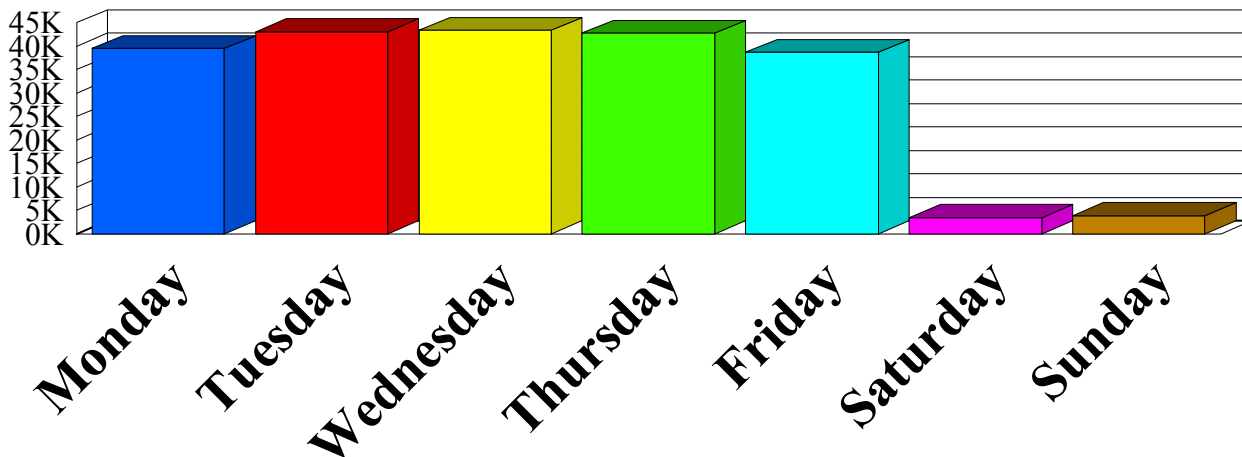

Sent

Size in MB per day (average)

Message Breakdown by Day of the Week from 9/1/2009 to 9/30/2009

Entire organization - All days of the week

Multiple sending counted 1

PROMODAG

Number of messages per day (average)

Total (30.00 Days) :	945,112 messages	45,085 MB
Average (30.00 Days) :	31,504 messages	1,503 MB
Average (Days/Week) :	30,671 messages	1,469 MB

Received

Size in MB per day (average)