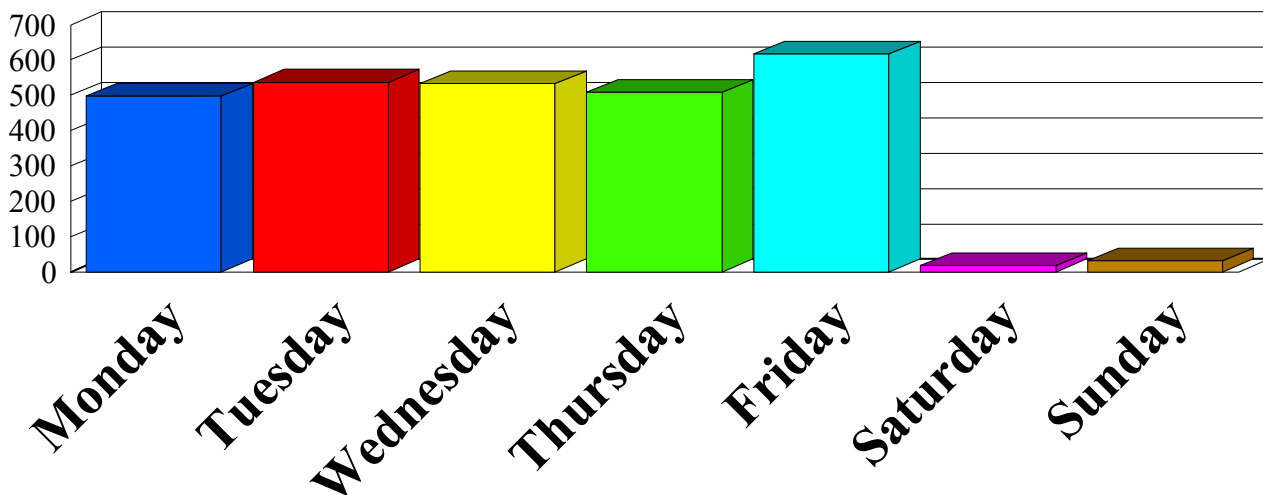

Message Breakdown by Day of the Week from 9/1/2009 to 9/30/2009

Entire organization - All days of the week

Multiple sending counted 1

PROMODAG

Number of messages per day (average)

Total (30.00 Days) :	304,654 messages	12,039 MB
Average (30.00 Days) :	10,155 messages	401 MB
Average (Days/Week) :	9,871 messages	392 MB

Sent

Size in MB per day (average)

Message Breakdown by Day of the Week from 9/1/2009 to 9/30/2009

Entire organization - All days of the week

Multiple sending counted 1

PROMODAG

Number of messages per day (average)

Total (30.00 Days) :	945,112 messages	45,085 MB
Average (30.00 Days) :	31,504 messages	1,503 MB
Average (Days/Week) :	30,671 messages	1,469 MB

Received

Size in MB per day (average)